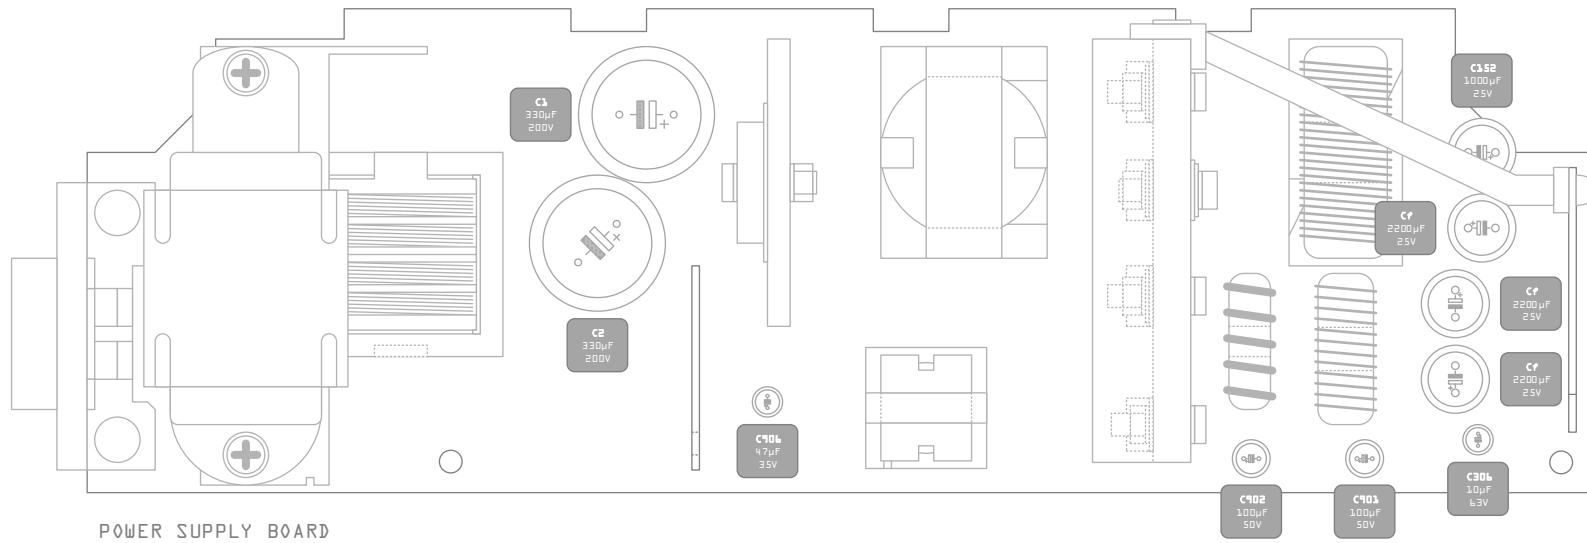

3

3

4

4

XBOX - RECAP PROJECT

POWER SUPPLY BOARD, FRONT
DAUGHTERBOARD NORTH
DAUGHTERBOARD SOUTH

SIZE	FSCM NO	DWG NO	REV
A4L			2
SCALE	1:1	TCA	SHEET 1 OF 2

A