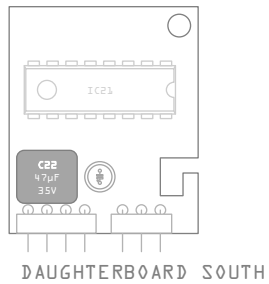

A

B

C

D

1

1

2

2

3

3

4

4

XBOX - RECAP PROJECT

POWER SUPPLY BOARD, FRONT
DAUGHTERBOARD NORTH
DAUGHTERBOARD SOUTH

SIZE	FSCM NO	DWG NO	REV
A4L			2
SCALE	1:1	TCA	SHEET 1 OF 2

A