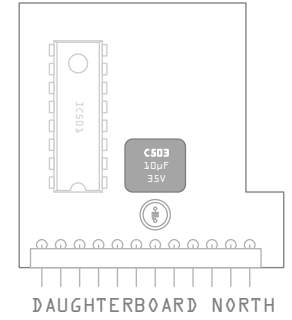

A

B

C

D

1

1

2

2

3

3

4

4

XBOX - RECAP PROJECT

POWER SUPPLY BOARD, FRONT
DAUGHTERBOARD NORTH
DAUGHTERBOARD SOUTH

SIZE	FSCM NO	DWG NO	REV
A4L			2
SCALE	1:1	TCA	SHEET 1 OF 2

A